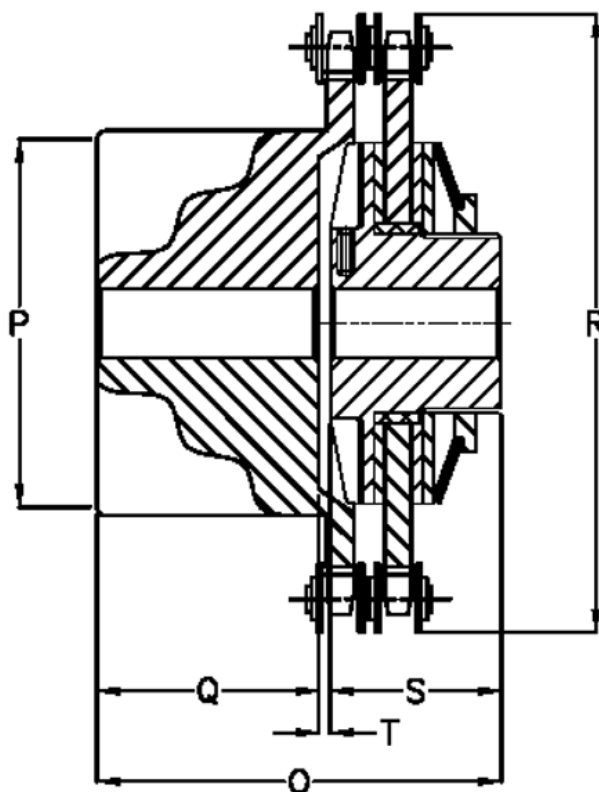

Data Sheet

Article number: 4600108

Description: Securex torque limiter C 10/30
0

Measures

Max angular displacement = 30
Max parallel displacement = 0.20
Max torque Nm = 10
Number of springs = 2
O = 55.0
P = 37
Q = 22.5
R = 57.1

S = 31
T = 1.5